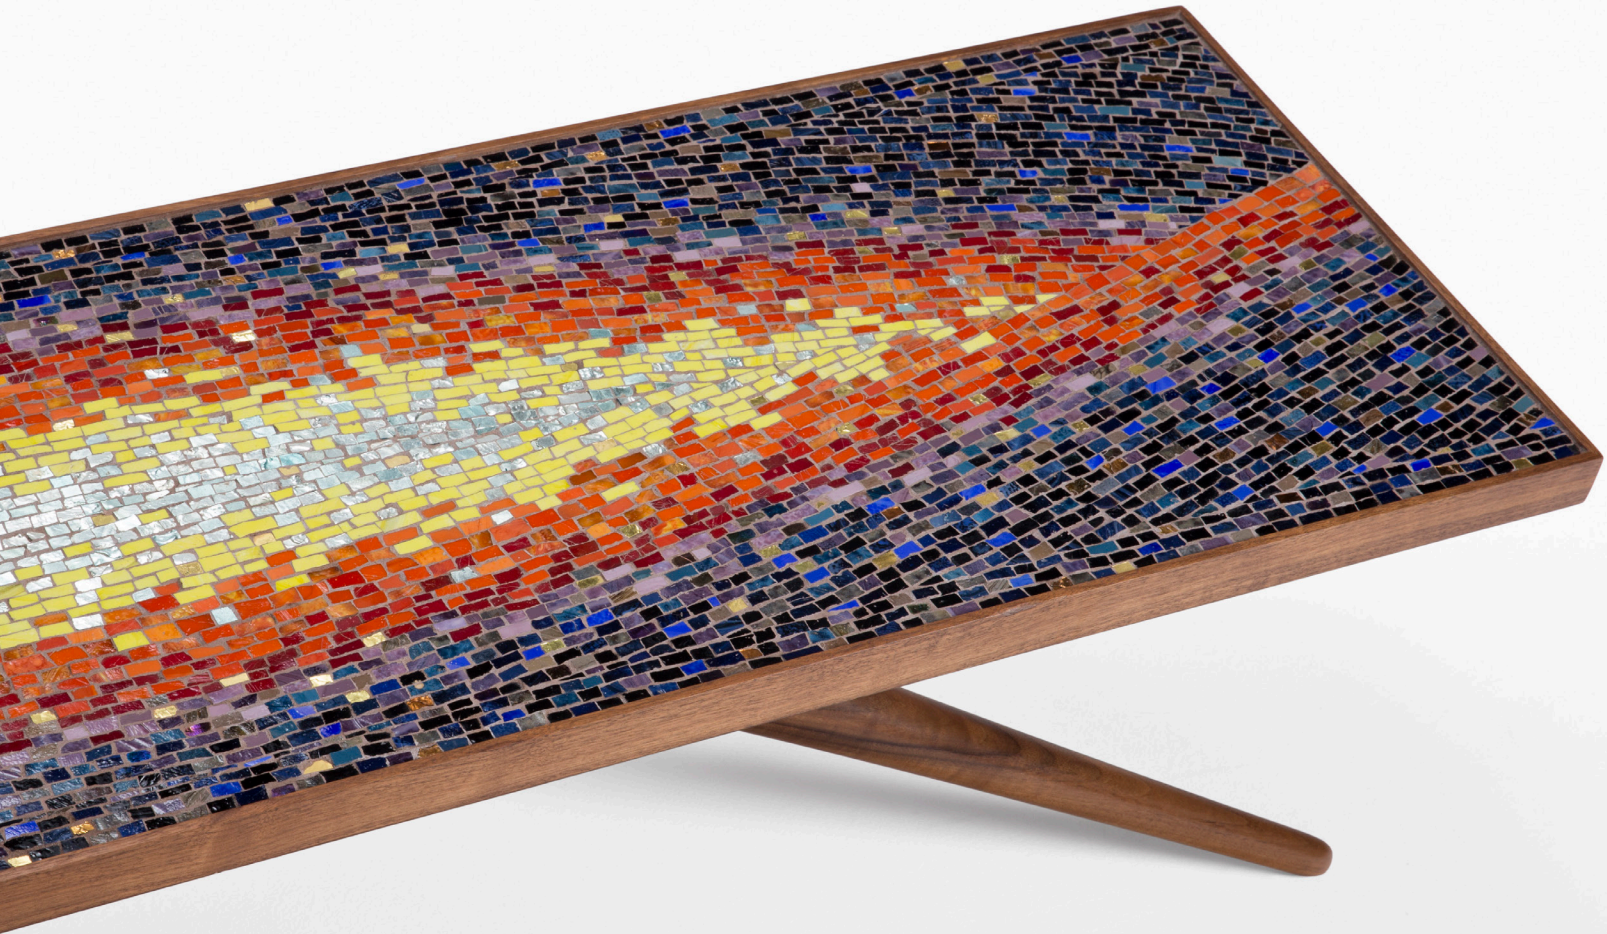

Mosaic Coffee Table
Model - 5830 | Designed 1952

VLADIMIR
KAGAN

Species | Walnut

Finish | Natural or Ebony

Top | Custom Mosaic

Width | 65 in 165 cm

Depth | 16 in 41 cm

Height | 14 in 36 cm